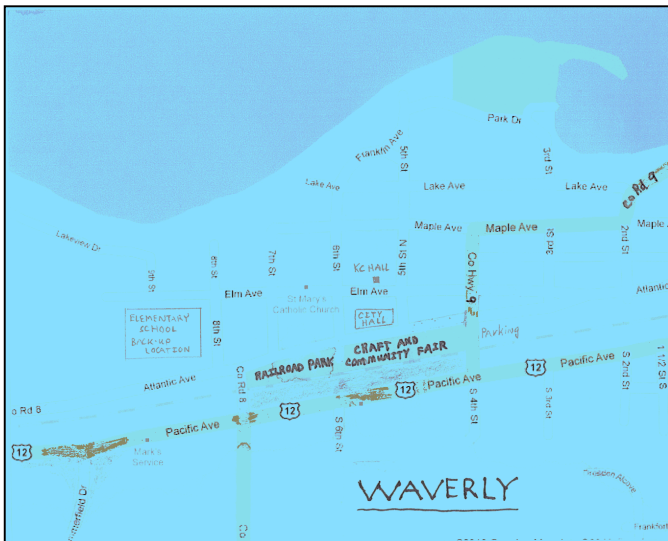

Montrose-Waverly Craft and Community Fair

9am-4pm
Saturday, May 1, 2010

RAIN or SHINE

Mark your calendars now!
Come on out and have some fun... Montrose-Waverly style!

Area Businesses, Arts, Crafts, Food, Pie Eating Contest, Chili Challenge Cook-off, Free Live Music, Firemen Games, Pet Parade, and much more!

*Located at Railroad Park in Waverly, MN. Right off of Highway 12.

*Rain location is at Hubert H. Humphrey Elementary School in Waverly, MN.

For more information on the Craft and Community Fair, registering a vendor booth, entering the Chili Challenge, or participating in an event please contact the Montrose-Waverly Chamber at: mwchamber@yahoo.com or Melissa @ 612-790-2236. Check our website at: www.montrosewaverlychamber.com.